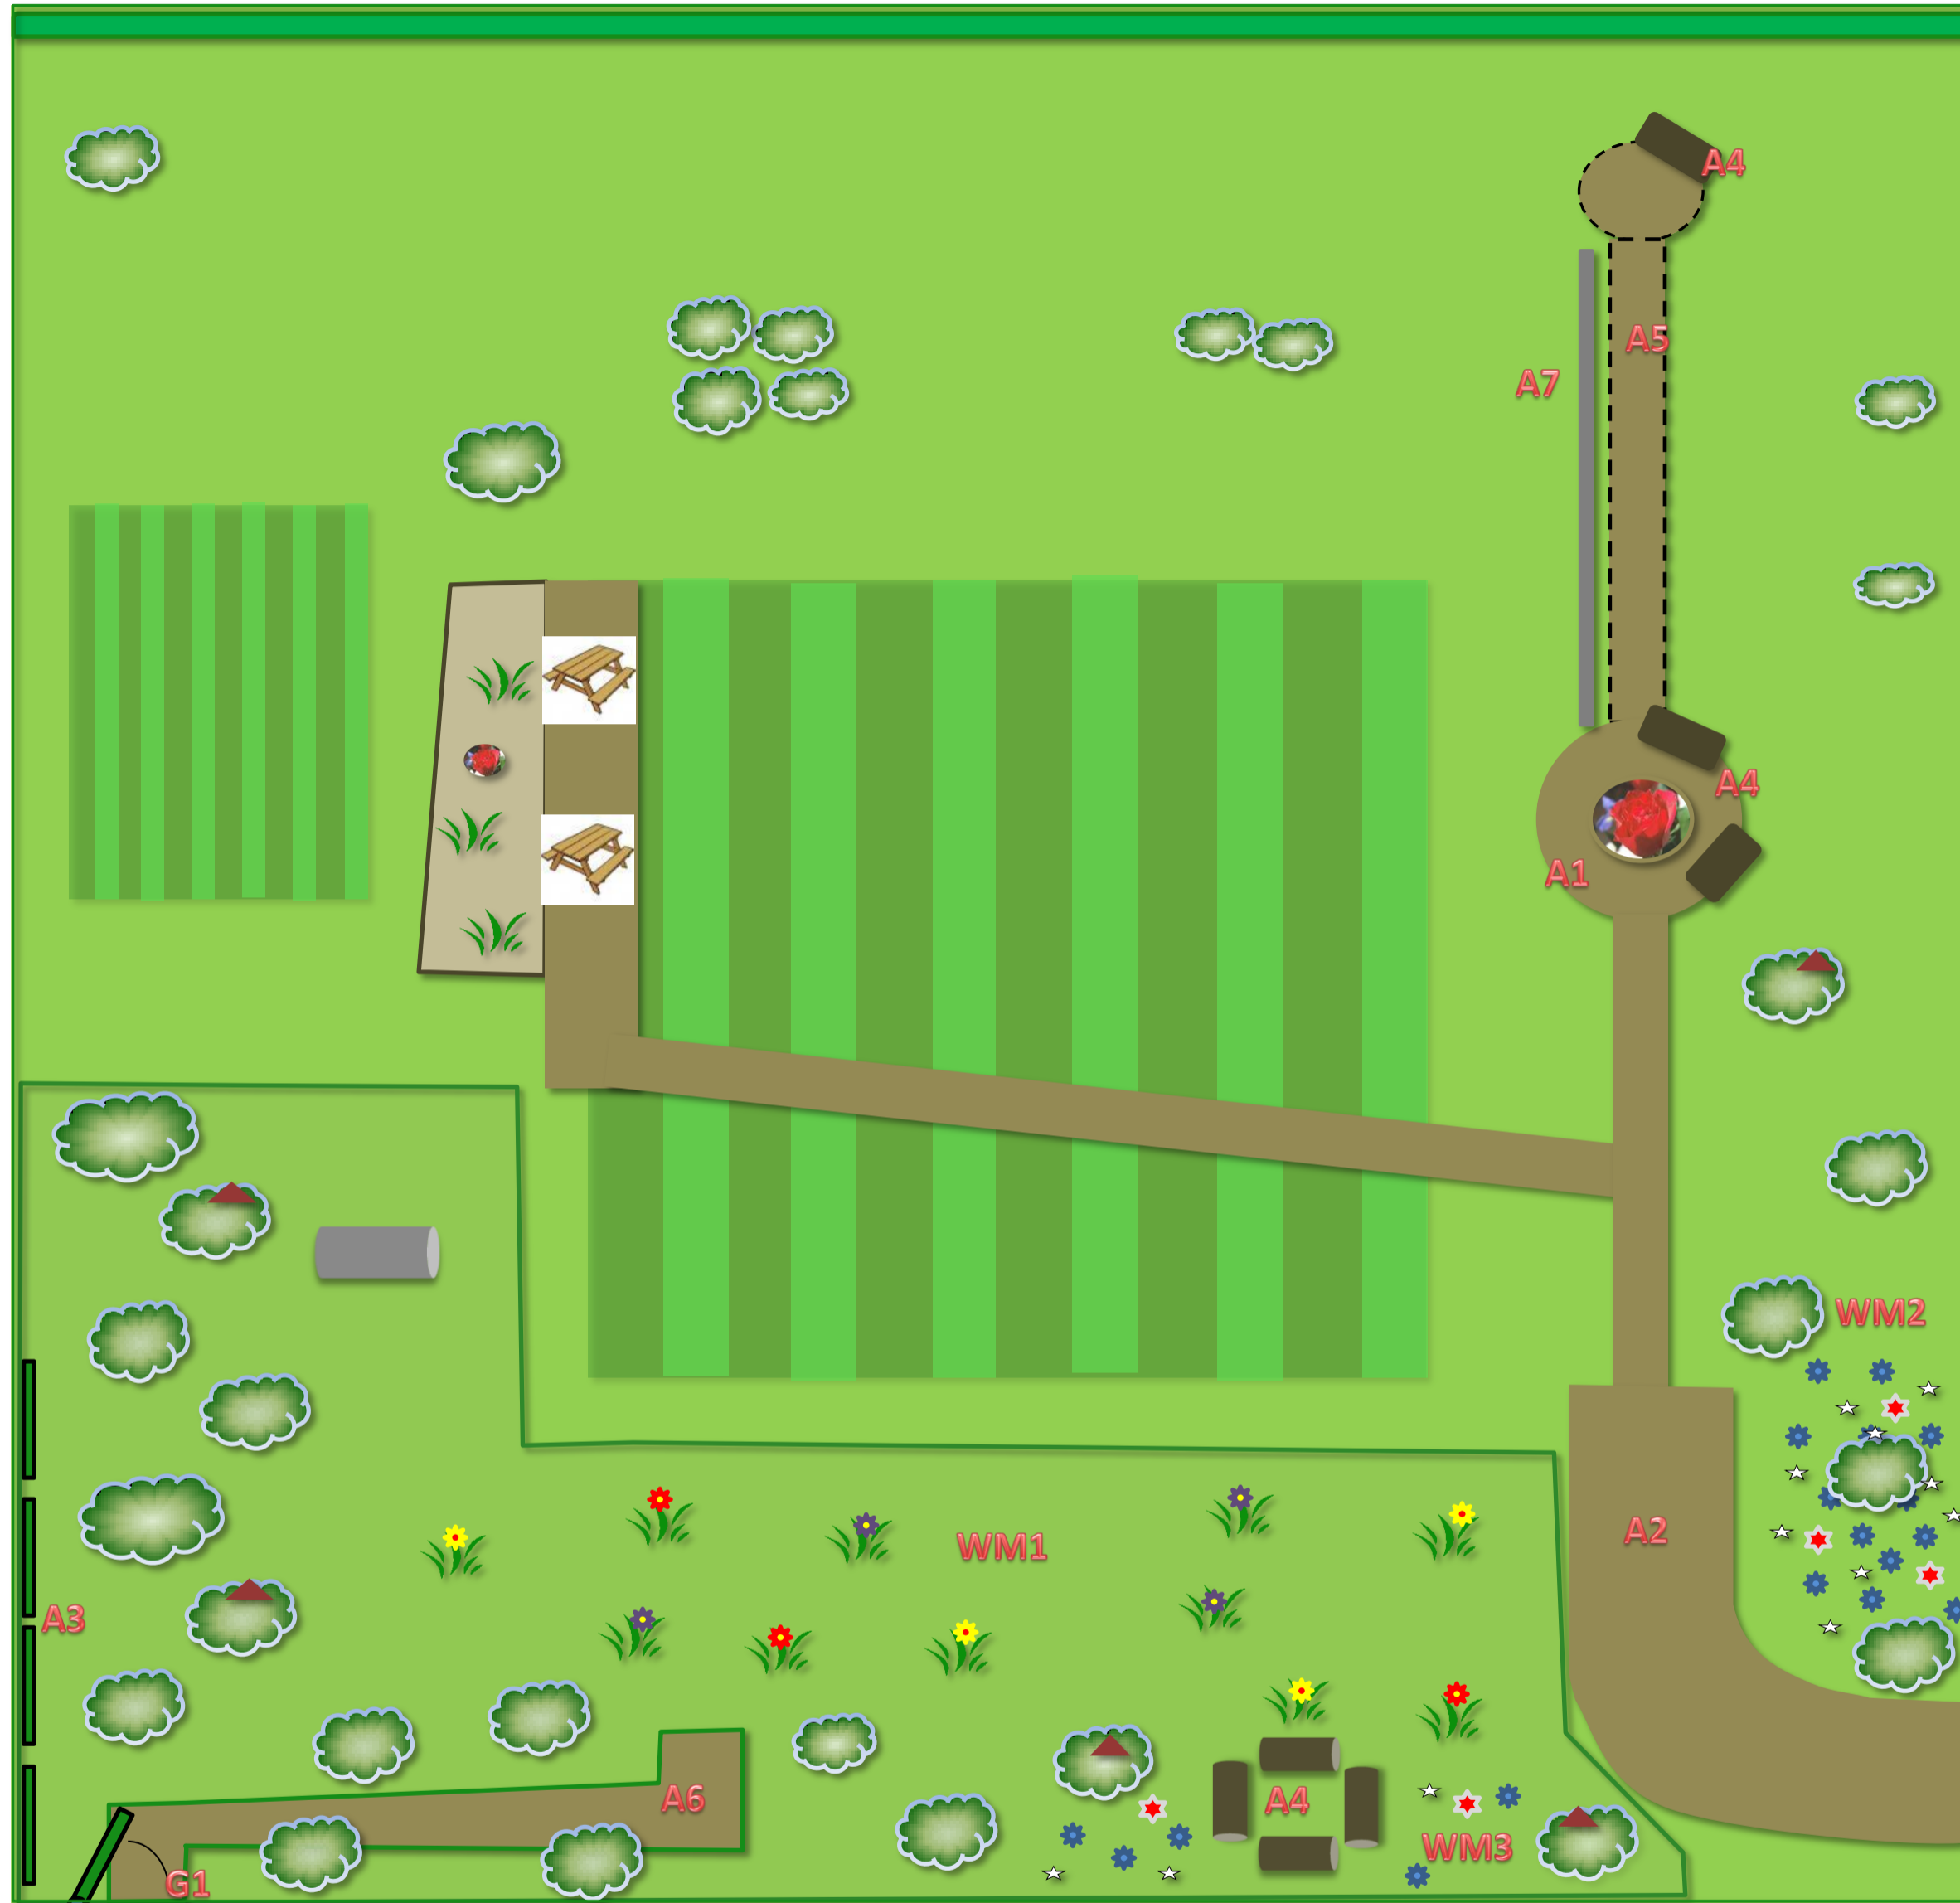

The Grove Proposed Refurbishment Version 2.1

Not To Scale: Topographical Representation

Existing Items

-  Existing trees
-  Existing mowed lawns
-  Existing Hedge

New Items

-  seat/bench
-  new picnic table
-  new path
-  possible extension to path
-  Rockery Clearance
-  Education Area Log Seating
-  Bird or Bat Box (Positions TBC)
-  4x new Fence panels and opening gate to school

Planting

-  Blue bells
-  Snowdrops
-  Cyclamen
-  Wildflower Meadow
-  High Intensity Wildflower Circle
-  Rockery Shrubs

Grove Proposal Version : 2.1
19/9/09